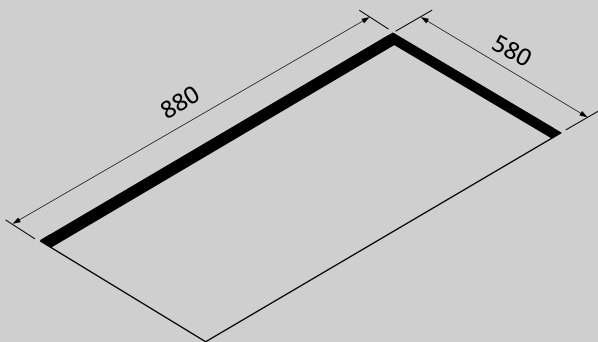

Installation Type
Ceiling

Dimensions
900mm

Finish
White Glass

Motor
E1300 – 418-705 (826)m³/h

Type of Control
Remote Control

Speed Settings
4

Lighting
LED strip – 17W – 3000K

Filter
Metallic filter – 9x150x398mm

PACKAGING

Net Weight
21kg

Volume
0.27m³

Packaging Size
Length - 1100mm
Height - 340mm
Depth - 730mm

CONSUMPTION AND CONNECTION FEATURES

Maximum Consumption
207W

Current
3A Max

Voltage
220-240V

Motor Technical Data

Motor	E1300 Motor
Airflow m³/h	418-705 (826)
Pressure Pa	772
Noise dB	50-70
Power W	190
Outlet Width mm	220x90
Energy Class	B

Cut-Out Dimensions:

With E1300 Motor