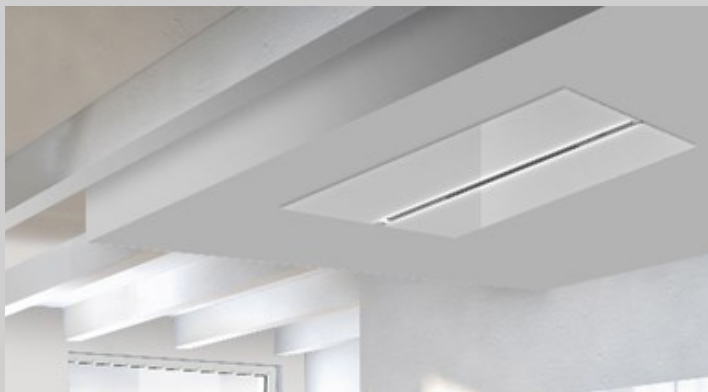

## Salieri Evo Ceiling Hood

Version

1200mm – Stainless Steel – AME12 Motor

This photo is purely for information, it may not correspond to the selected version