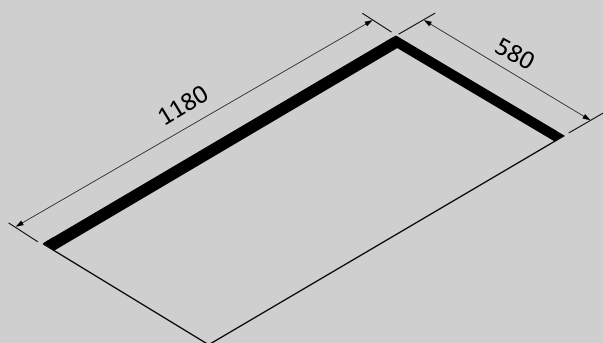

Installation Type

Ceiling

Dimensions

1200mm

Finish

White Glass

Motor

AMR10 – 835m³/h

Motor Technical Data

Motor	AMR10 Motor
Airflow m ³ /h	835
Pressure Pa	580
Noise dB	40-73
Power W	345
Outlet Width mm	220x90
Energy Class	B

Cut-Out Dimensions:

With Remote Motor