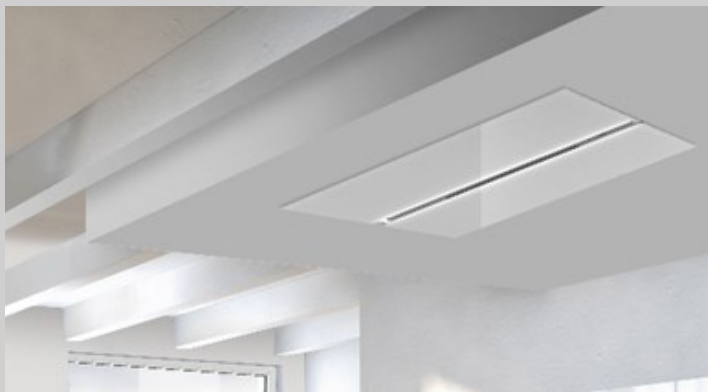

Air Uno

Salieri Ceiling Hood

Version

1200mm – White Glass – AMR10 Motor

This photo is purely for information, it may not correspond to the selected version

FEATURES

White Glass
Remote Control

TECHNICAL FEATURES

Type of Control

Remote Control

Speed Settings

4

Lighting

LED strip – 17W – 3000K

Filter

Metallic filter – 9x150x398mm