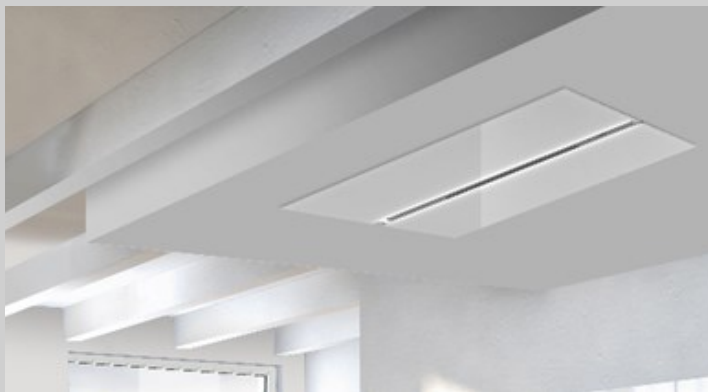

## Salieri Ceiling Hood

Version

1200mm – White Glass – AMF10 Motor

This photo is purely for information, it may not correspond to the selected version