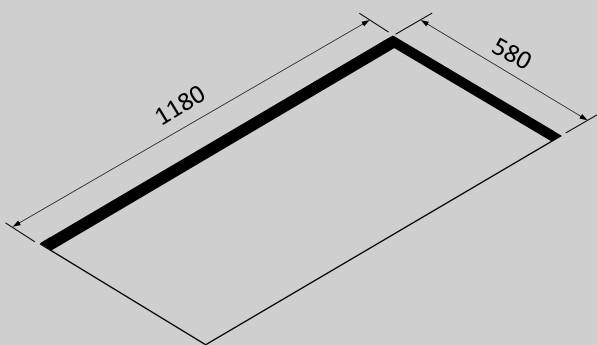

Cut-Out Dimensions: