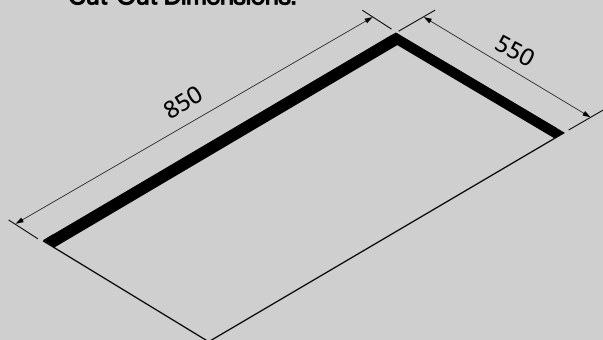

### PACKAGING

**Net Weight**  
20kg

**Volume**  
0.28m<sup>3</sup>

**Packaging Size**  
Length - 1100mm  
Height - 730mm  
Depth - 345mm

### Cut-Out Dimensions: