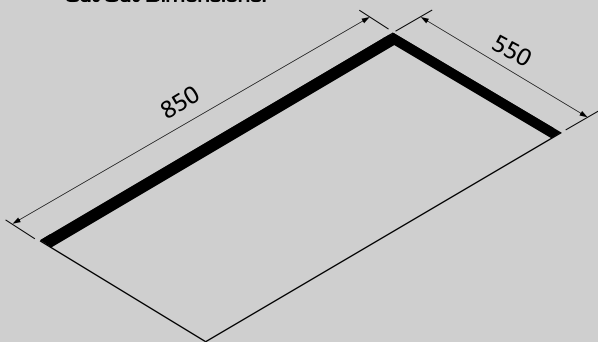

Motor Technical Data

Motor	AMR10 Motor
Airflow m³/h	250-574 (830)
Pressure Pa	600
Noise dB	40-73
Power W	345
Outlet Width mm	150
Energy Class	B

Cut-Out Dimensions: