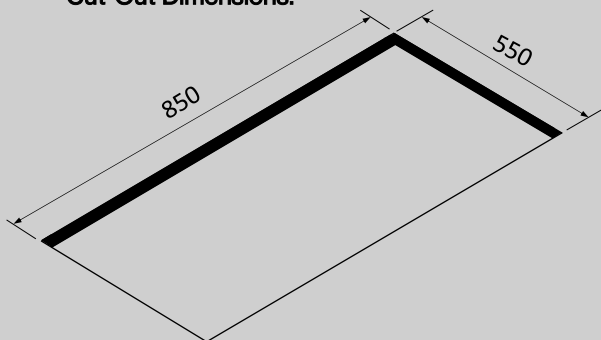

Cut-Out Dimensions: