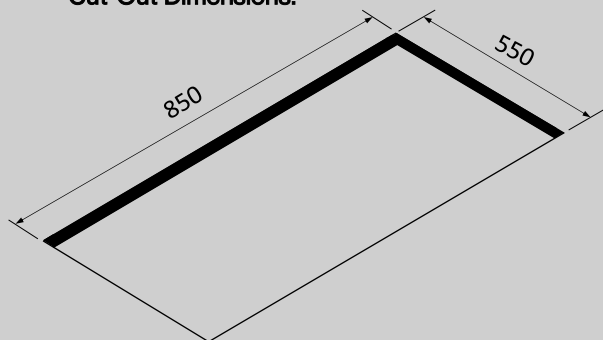

Cut-Out Dimensions: