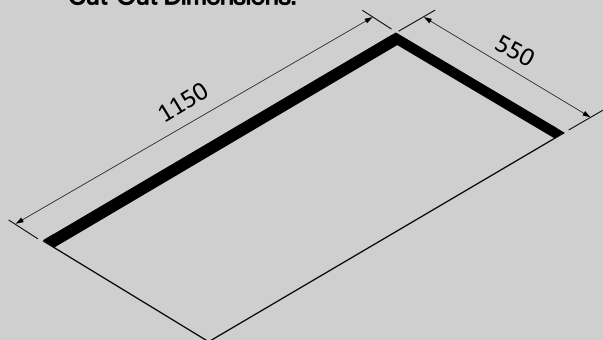

### TECHNICAL FEATURES

**Installation Type**  
Ceiling

**Dimensions**  
1200mm

**Finish**  
White Glass & Stainless Steel Frame

**Motor**  
H850 – 335-584 (779)m<sup>3</sup>/h

**Type of Control**  
Remote Control

### PACKAGING

**Net Weight**  
31kg

**Volume**  
0.31m<sup>3</sup>

**Packaging Size**  
Length - 1290mm  
Height - 700mm  
Depth - 345mm

### Cut-Out Dimensions: