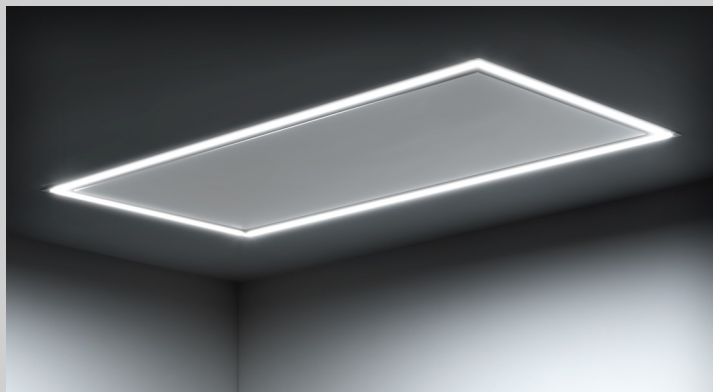

## Carmen Ceiling Hood

Version  
1200mm – White & White Frame – AMR20  
Motor

This photo is purely for information, it may not correspond to the selected version

### FEATURES

White  
White Frame  
Remote Control  
Perimeter LED Strip