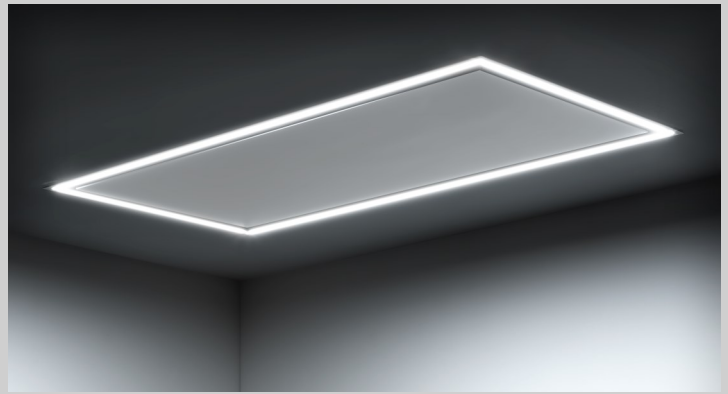

## Carmen Ceiling Hood

Version  
1200mm – White & White Frame – AMF13  
Motor

This photo is purely for information, it may not correspond to the selected version

### FEATURES

White  
White Frame  
Remote Control  
Perimeter LED Strip