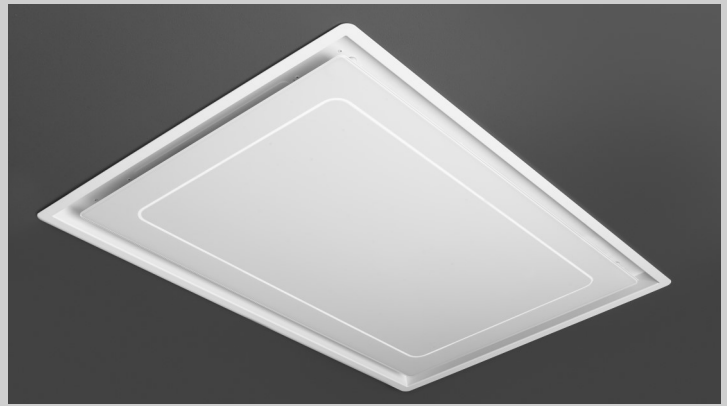

Elena Ceiling Hood

Version

900mm—Extra White Glass & White Frame

This photo is purely for information, it may not correspond to the selected version

FEATURES

White Glass
White Frame
Remote Control

TECHNICAL FEATURES

Installation Type
Ceiling

Dimensions
900mm

Finish
White Glass & White Frame

Motor
180-530 (664) m³/h

Type of Control
Remote Control

Speed Settings
4

Lighting
LED Strip—12W—4000K

PACKAGING