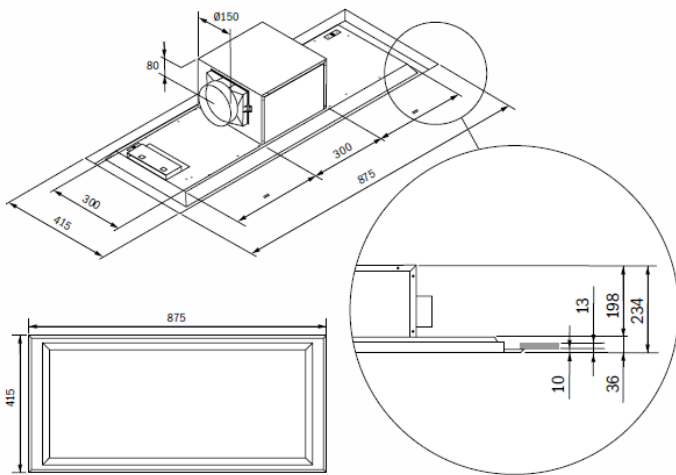

Eclipse Ceiling Hood

Version
900mm – Extra White Glass and White Frame –
H850 620-766 m³/h

FEATURES

White Glass
White Frame
Remote Control
Fits across the joists
Fits between the joists

TECHNICAL FEATURES

Installation type
Ceiling

Dimensions
900mm

Finish
White Glass & White Frame

Motor
H850 – 620-766 m³/h

Type of control
Remote Control

Speed settings
4

Lighting
N/A

Filter
Metallic filter – mm

PACKAGING

Net weight
13kg

Volume
0.22m³

Packaging size
Length – 950 mm
Height – 390 mm
Depth – 590 mm

CONSUMPTION AND CONNECTION FEATURES

Maximum consumption
159.8W

Current
1.2A

Voltage
220-240V

MOTOR TECHNICAL DATA

Motor	H850 Motor
Airflow m³/h	620-766
Pressure Pa	414
Noise db	40-60
Power W	155
Outlet Width mm	150
Energy Class	B

Fits "across" the joists

Fits "in between" the joists