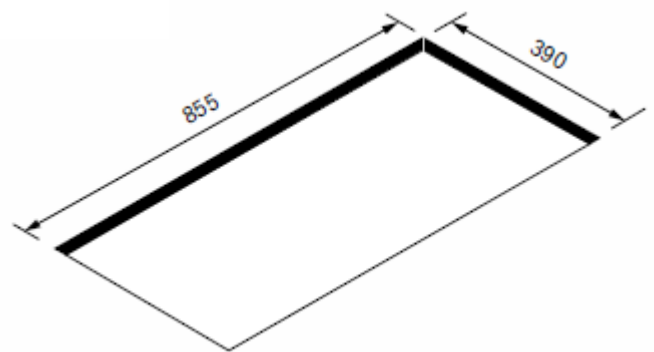

Eclipse Ceiling Hood

Version
900mm – Extra White Glass and White Frame –
H850 620-766 m³/h

FEATURES

White Glass
White Frame
Remote Control
Fits across the joists
Fits between the joists

TECHNICAL FEATURES

Installation type
Ceiling

Dimensions
900mm

Finish
White Glass & White Frame

Motor
H850 – 620-766 m³/h

Type of control
Remote Control

Speed settings
4

Lighting
N/A

Filter
Metallic filter – mm

PACKAGING

Net weight
13kg

Volume
0.22m³

Packaging size
Length – 950 mm
Height – 390 mm
Depth – 590 mm

CONSUMPTION AND CONNECTION FEATURES

Maximum consumption
159.8W

Current
1.2A

Voltage
220-240V

MOTOR TECHNICAL DATA

Motor	H850 Motor
Airflow m³/h	620-766
Pressure Pa	414
Noise db	40-60
Power W	155
Outlet Width mm	150
Energy Class	B

Fits "across" the joists

Fits "in between" the joists