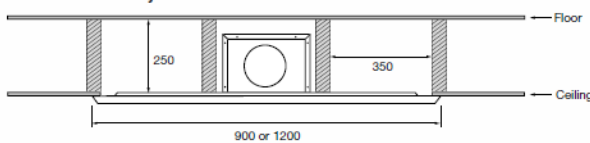

Fits "across" the joists