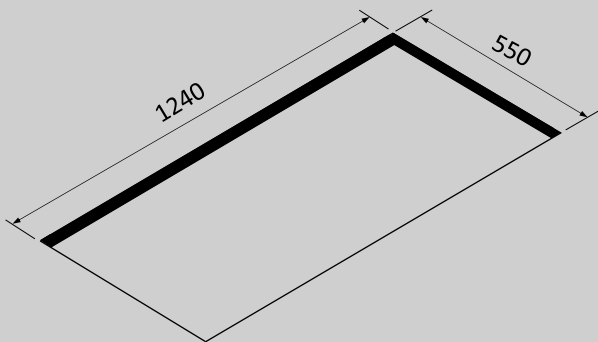

Cut-Out Dimensions: