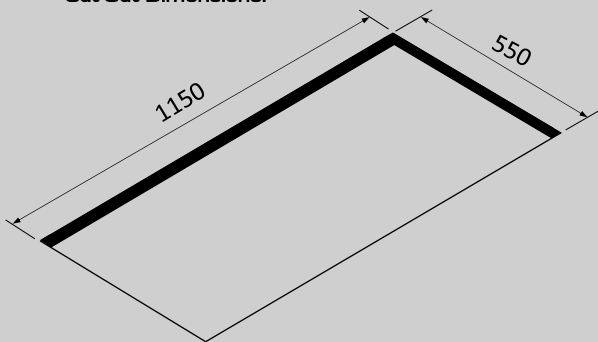

Motor Technical Data

Motor	AMR10 Motor
Airflow m³/h	250-574 (830)
Pressure Pa	600
Noise dB	40-73
Power W	345
Outlet Width mm	150
Energy Class	B

Cut-Out Dimensions: